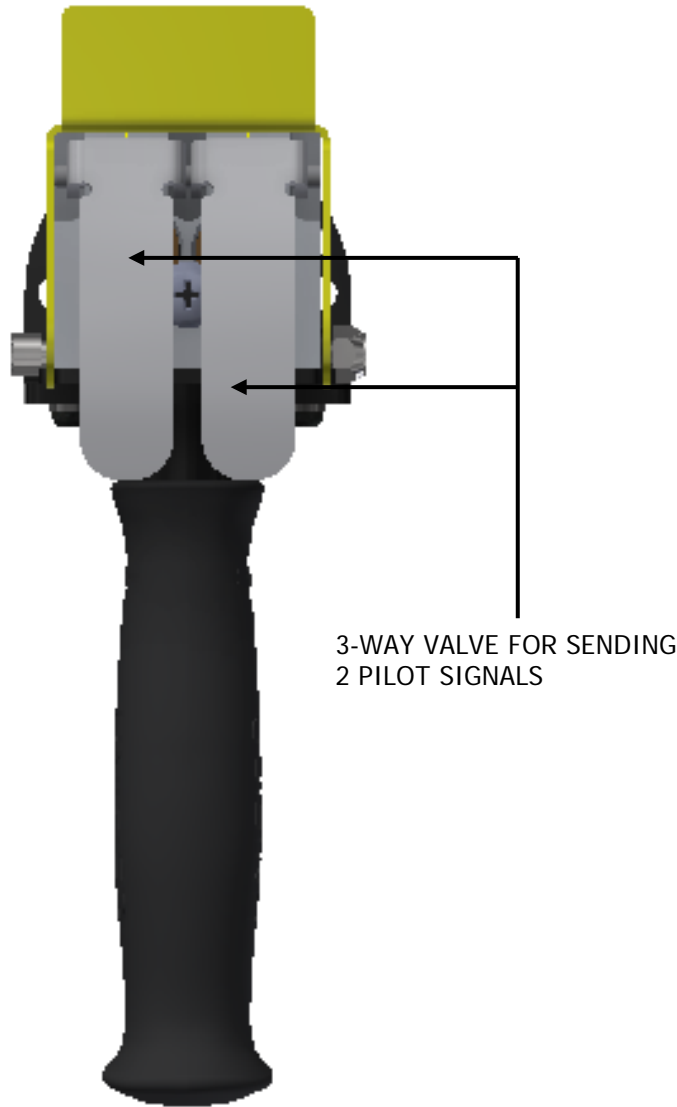

79685 – PNEUMATIC TWO BUTTON HANDLE ASSEMBLY FOR TWO PILOT SIGNALS WITH TRIGGER

- TEMPERATURE RANGE: 32 TO 125 DEGREES F
- MAXIMUM PRESSURE: 100 PSI
- PORT 1: 1/4" NPT PILOT SIGNAL
- PORT 2: 1/4" NPT AIR SUPPLY
- PORT 3: 1/4" NPT PILOT SIGNAL
- TRIGGER BLOCK PORTS
 - PORT 1: 1/8" NPT AIR SUPPLY
 - PORT 2: 1/8" NPT PILOT SIGNAL
- HARDWARE TO BE SNUG TIGHT
- REQUIRES CLEAN DRY AIR

TRIGGER: 3-WAY VALVE USED FOR SENDING 1 PILOT SIGNAL