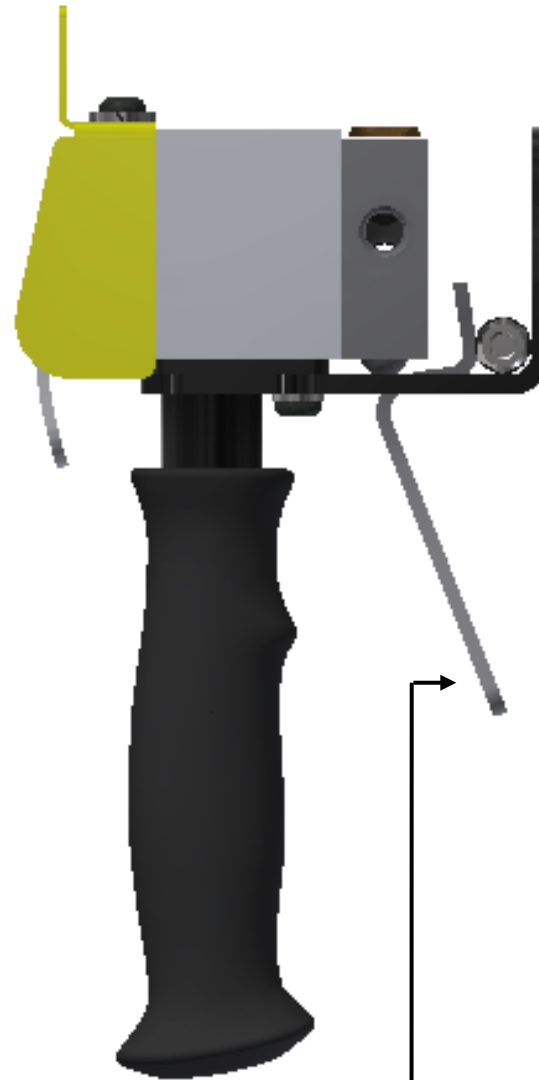

79685 – PNEUMATIC TWO BUTTON HANDLE ASSEMBLY FOR TWO PILOT SIGNALS WITH TRIGGER

- TEMPERATURE RANGE: 32 TO 125 DEGREES F
- MAXIMUM PRESSURE: 100 PSI
- PORT 1: 1/4" NPT PILOT SIGNAL
- PORT 2: 1/4" NPT AIR SUPPLY
- PORT 3: 1/4" NPT PILOT SIGNAL
- TRIGGER BLOCK PORTS
 - PORT 1: 1/8" NPT AIR SUPPLY
 - PORT 2: 1/8" NPT PILOT SIGNAL
- HARDWARE TO BE SNUG TIGHT
- REQUIRES CLEAN DRY AIR

TRIGGER: 3-WAY VALVE USED FOR SENDING 1 PILOT SIGNAL