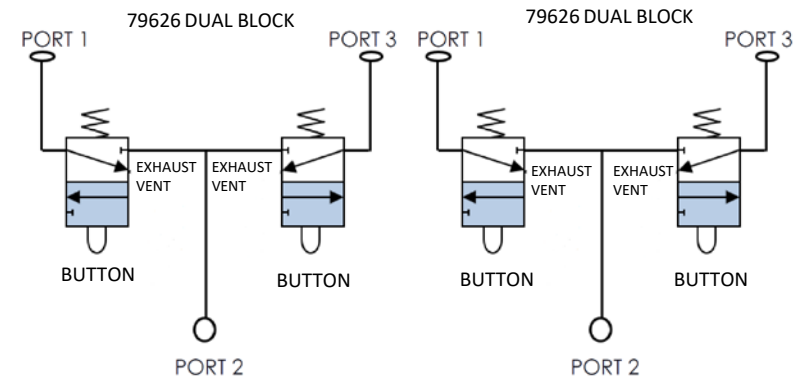

79629 – PNEUMATIC FOUR BUTTON HANDLE ASSEMBLY WITH FOUR PILOT SIGNALS

LH

(2) 3-WAY VALVES FOR SENDING 4 PILOT SIGNALS

- TEMPERATURE RANGE: 32 TO 125 DEGREES F
- MAXIMUM PRESSURE: 100 PSI
- (2) PORT 1: 1/4" NPT PILOT SIGNAL
- (2) PORT 2: 1/4" NPT AIR SUPPLY
- (2) PORT 3: 1/4" NPT PILOT SIGNAL
- HARDWARE TO BE SNUG TIGHT
- REQUIRES CLEAN DRY AIR