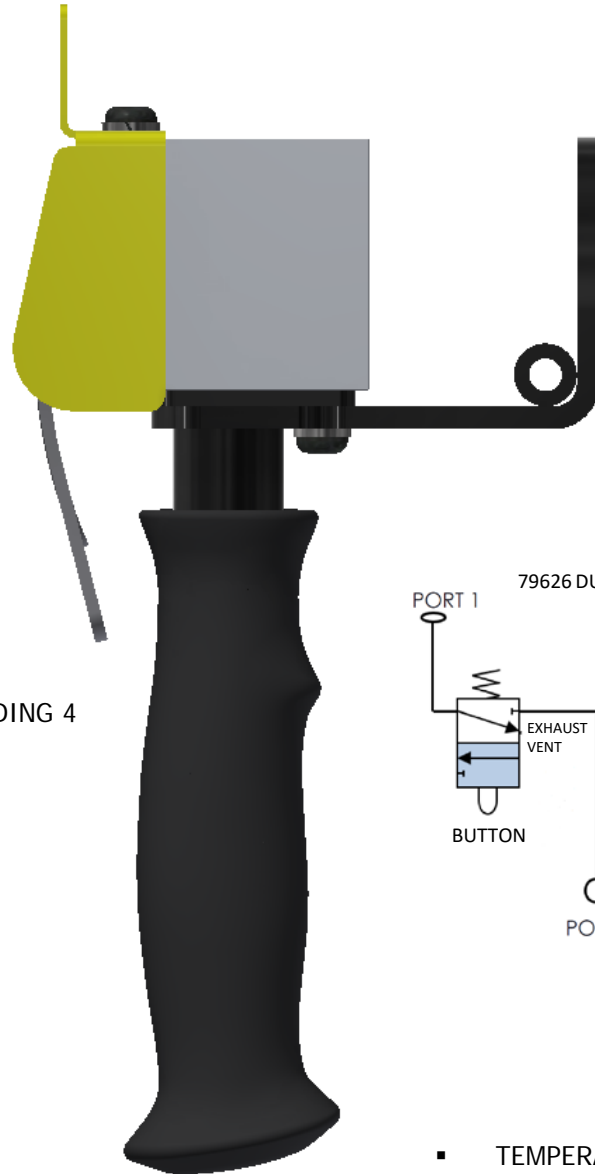

79629 – PNEUMATIC FOUR BUTTON HANDLE ASSEMBLY WITH FOUR PILOT SIGNALS

LH

(2) 3-WAY VALVES FOR SENDING 4 PILOT SIGNALS

- TEMPERATURE RANGE: 32 TO 125 DEGREES F
- MAXIMUM PRESSURE: 100 PSI
- (2) PORT 1: 1/4" NPT PILOT SIGNAL
- (2) PORT 2: 1/4" NPT AIR SUPPLY
- (2) PORT 3: 1/4" NPT PILOT SIGNAL
- HARDWARE TO BE SNUG TIGHT
- REQUIRES CLEAN DRY AIR