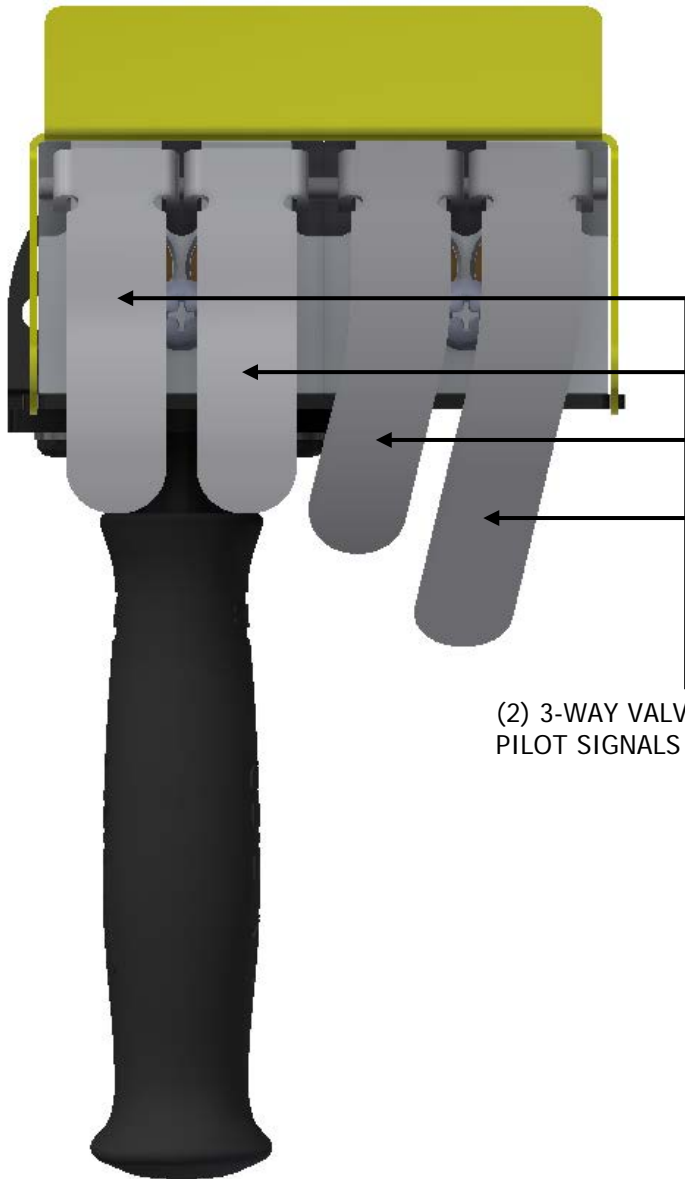

79629 – PNEUMATIC FOUR BUTTON HANDLE ASSEMBLY WITH FOUR PILOT SIGNALS

LH

(2) 3-WAY VALVES FOR SENDING 4 PILOT SIGNALS

- TEMPERATURE RANGE: 32 TO 125 DEGREES F
- MAXIMUM PRESSURE: 100 PSI
- (2) PORT 1: 1/4" NPT PILOT SIGNAL
- (2) PORT 2: 1/4" NPT AIR SUPPLY
- (2) PORT 3: 1/4" NPT PILOT SIGNAL
- HARDWARE TO BE SNUG TIGHT
- REQUIRES CLEAN DRY AIR